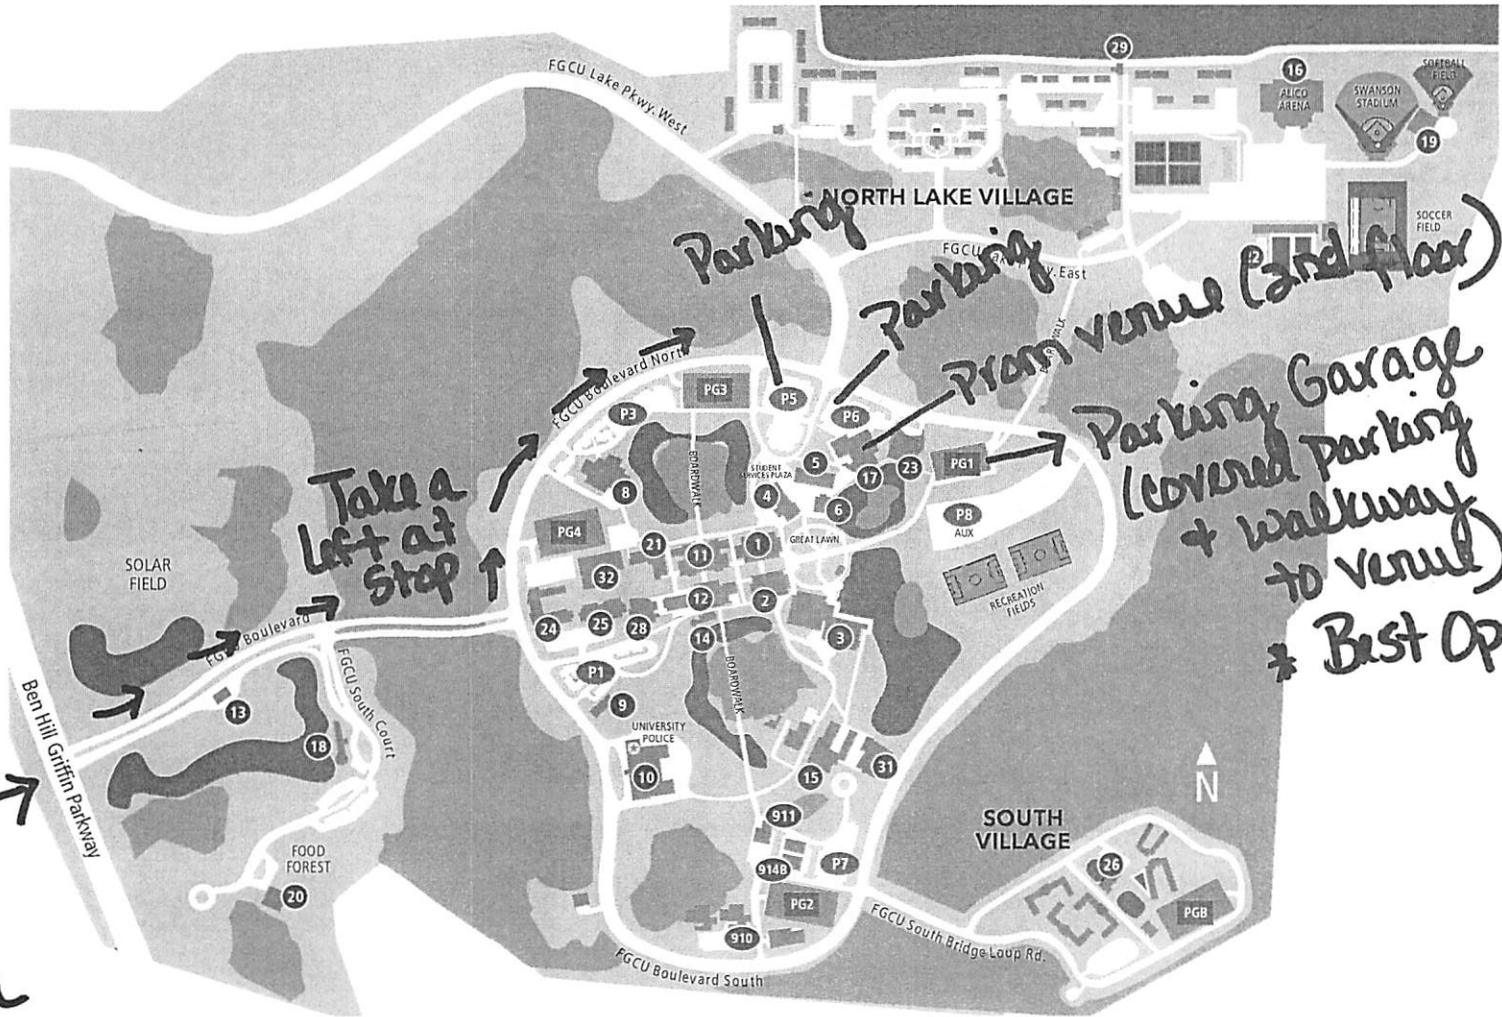

main entrance for FGCU

- 1. Griffin Hall
- 2. Reed Hall
- 3. Library
- 4. Howard Hall
- 5. McTarnaghan Hall
- 6. Wellness Center
- 8. WGPU Broadcast Building
- 9. Family Resource Center
- 10. Campus Support Complex

- 11. Merwin Hall
- 12. Whitaker Hall
- 13. Information Booth
- 14. Egan Observatory
- 15. Arts Complex
- 16. Alico Arena
- 17. Cohen Center *
- 18. Margaret S. Sugden Welcome Center *

- 19. Outdoor Sports Complex
- 20. Kleist Health Education Center
- 21. Edwards Hall
- 22. Aquatics Center
- 23. Sugden Hall
- 24. Lutgert Hall
- 25. Holmes Hall
- 26. SoVi Dining
- 28. Seidler Hall

- 29. North Lake Village Bathhouse
 - 31. Bower Music Building
 - 32. Marieb Hall
 - 910. South Modular Village
 - 911. Music Modular
 - 914B. Student Health Services
- PG - Parking Garages
P - Parking Lots